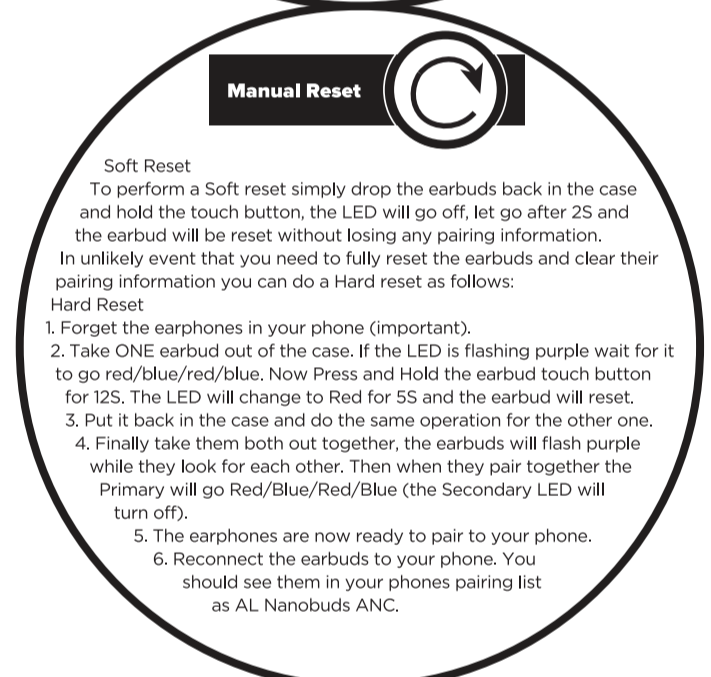

正面：90*90mm

反面：90*90mm

For additional user materials and warranty information, please visit alteclansing.com

est. **FIRST**

FOLLOW US ON
#myalteclansing