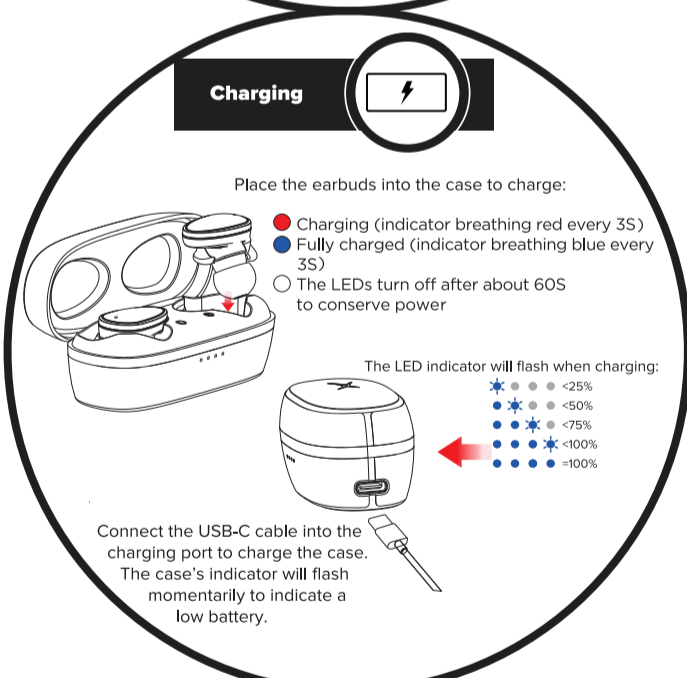

正面：90*90mm

反面：90*90mm

For additional user materials and warranty information, please visit alteclansing.com

est. **FIRST**

FOLLOW US ON
#myalteclansing